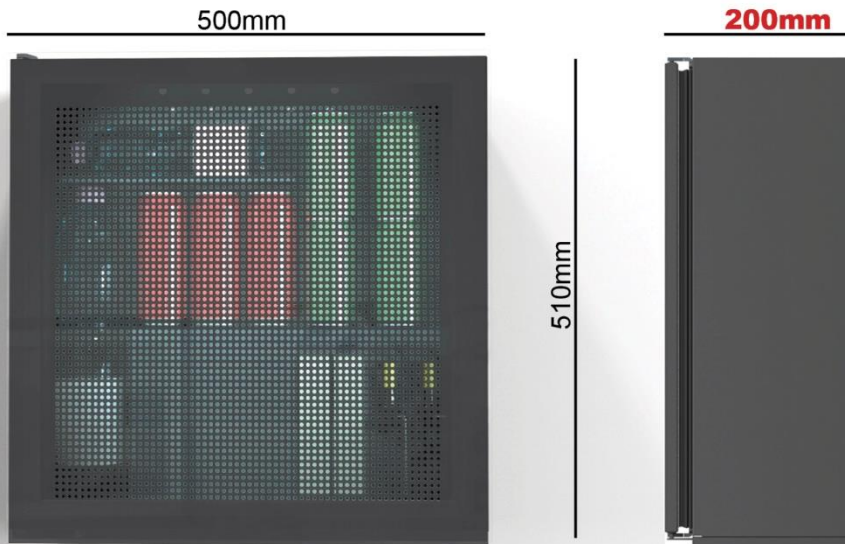

FLYINGBAR

Design **MASSIMO MUSSAPÌ**

THE WORLD'S THINNEST SUSPENDED MINIBAR WITH COMPRESSOR

BEAUTIFUL AND ELEGANT DESIGN, SUITABLE FOR EVERY ENVIRONMENT

MAXIMUM UTILISATION AND FLEXIBILITY OF INTERNAL SPACE...

...AND THANKS TO HIGHLY FLEXIBLE INTERNAL CONFIGURATION

SMART TECNOLOGY

on

It gets activated when the guest is out,
with a device that accumulates cold

SMART TECNOLOGY

off

It turns off when the guest arrives, and the devices releases accumulated cold
OFF= SILENCE AND SAVING