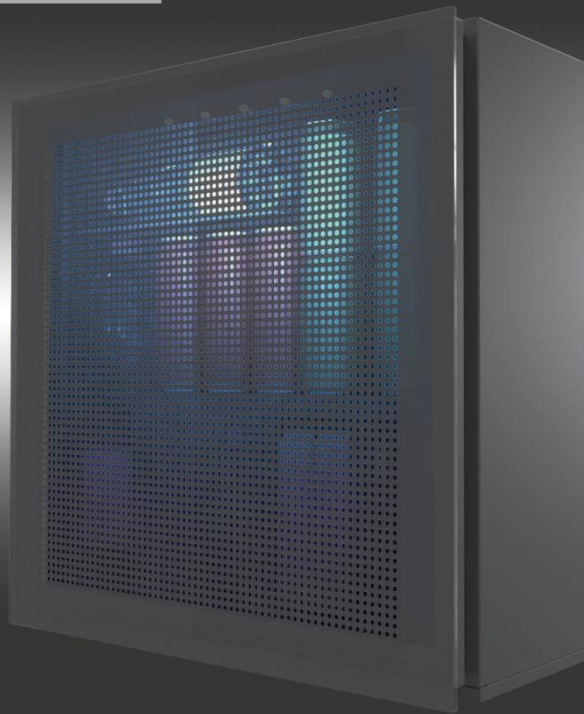

STANDARD VERSION