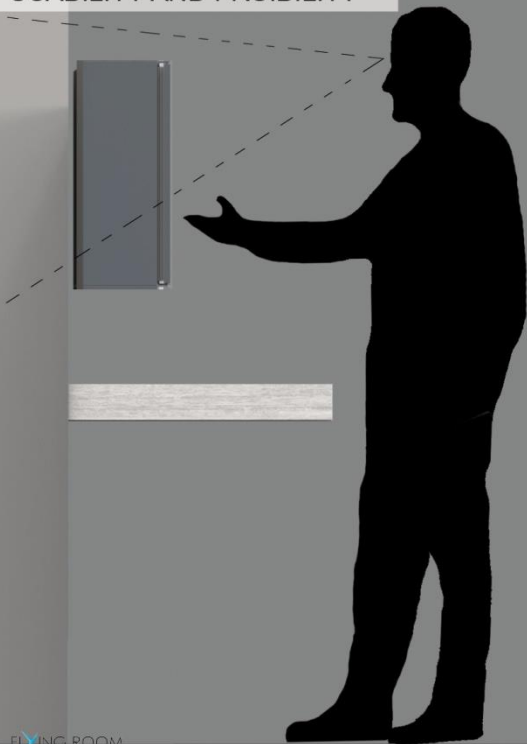

USABILITY AND FRUIBILITY