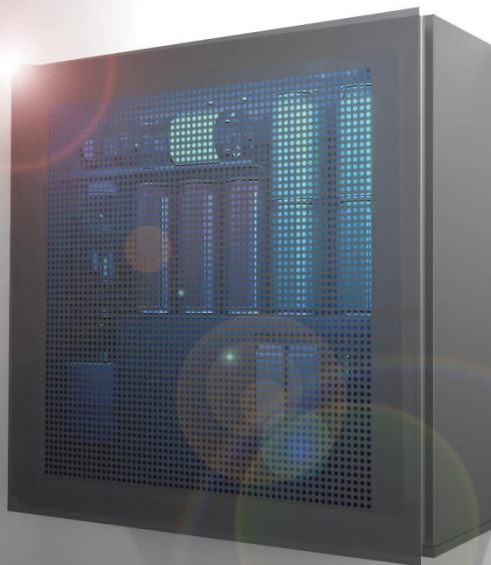

FLYINGBAR

Design **MASSIMO MUSSAPÌ**

THE WORLD'S THINNEST SUSPENDED MINIBAR WITH COMPRESSOR

BEAUTIFUL AND ELEGANT DESIGN, SUITABLE FOR EVERY ENVIRONMENT

MAXIMUM UTILISATION AND FLEXIBILITY OF INTERNAL SPACE...

...AND THANKS TO HIGHLY FLEXIBLE INTERNAL CONFIGURATION

SMART TECNOLOGY

on

It gets activated when the guest is out,
with a device that accumulates cold

SMART TECNOLOGY

off

It turns off when the guest arrives, and the devices releases accumulated cold
OFF= SILENCE AND SAVING