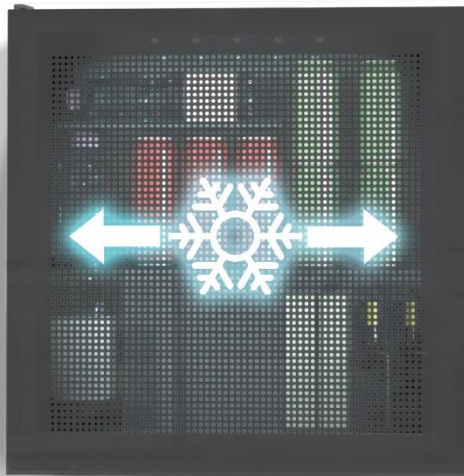

FLYINGBAR

Design **MASSIMO MUSSAPÌ**

THE WORLD'S THINNEST SUSPENDED MINIBAR WITH COMPRESSOR

BEAUTIFUL AND ELEGANT DESIGN, SUITABLE FOR EVERY ENVIRONMENT

MAXIMUM UTILISATION AND FLEXIBILITY OF INTERNAL SPACE...

...AND THANKS TO HIGHLY FLEXIBLE INTERNAL CONFIGURATION

SMART TECNOLOGY

on

It gets activated when the guest is out,
with a device that accumulates cold

SMART TECNOLOGY

off

It turns off when the guest arrives, and the devices releases accumulated cold
OFF= SILENCE AND SAVING