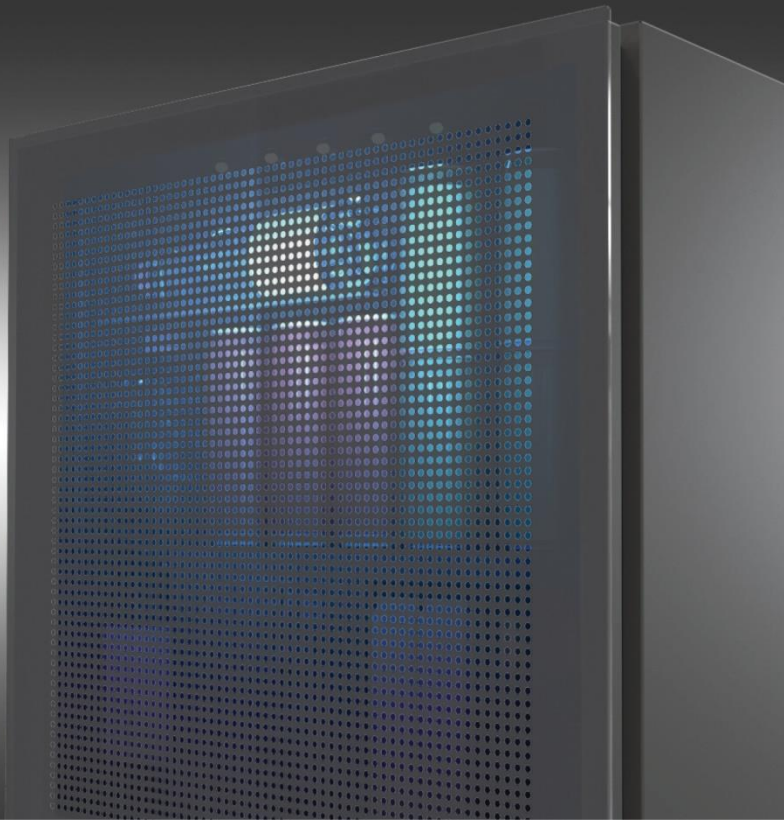

FLYINGBAR

Design **MASSIMO MUSSAPÌ**

THE WORLD'S THINNEST SUSPENDED MINIBAR WITH COMPRESSOR

BEAUTIFUL AND ELEGANT DESIGN, SUITABLE FOR EVERY ENVIRONMENT

MAXIMUM UTILISATION AND FLEXIBILITY OF INTERNAL SPACE...

...AND THANKS TO HIGHLY FLEXIBLE INTERNAL CONFIGURATION

SMART TECNOLOGY

on

It gets activated when the guest is out,
with a device that accumulates cold

SMART TECNOLOGY

off

It turns off when the guest arrives, and the devices releases accumulated cold
OFF= SILENCE AND SAVING