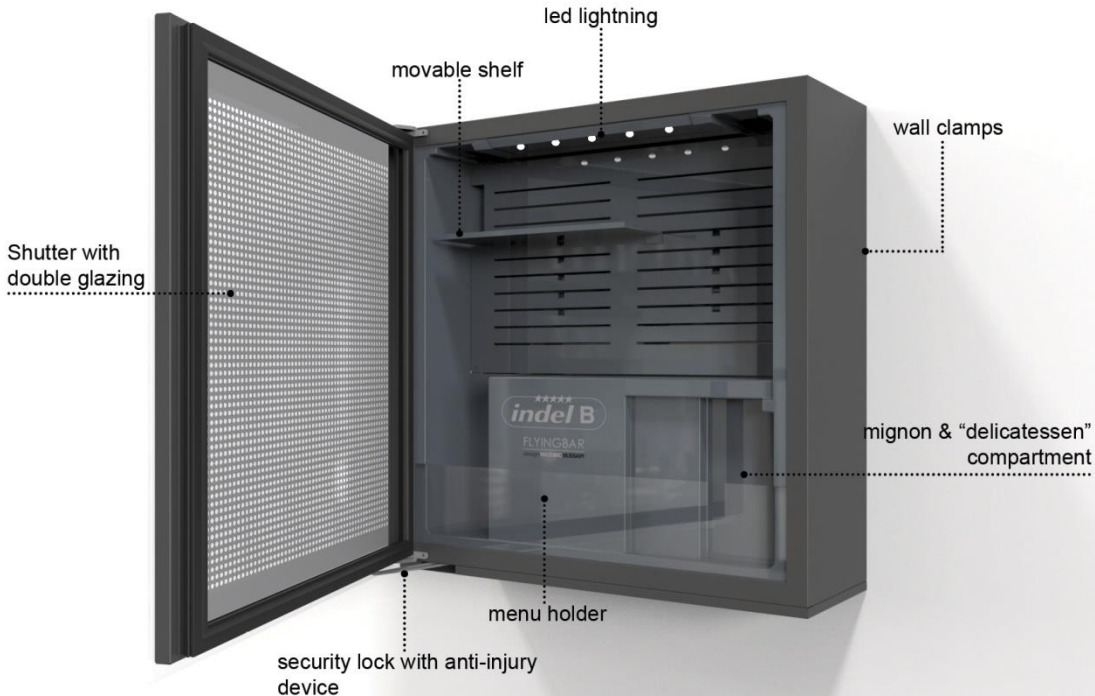

FLYINGBAR

Design **MASSIMO MUSSAPÌ**

THE WORLD'S THINNEST SUSPENDED MINIBAR WITH COMPRESSOR

BEAUTIFUL AND ELEGANT DESIGN, SUITABLE FOR EVERY ENVIRONMENT

MAXIMUM UTILISATION AND FLEXIBILITY OF INTERNAL SPACE...

...AND THANKS TO HIGHLY FLEXIBLE INTERNAL CONFIGURATION

SMART TECNOLOGY

on

It gets activated when the guest is out,
with a device that accumulates cold

SMART TECNOLOGY

off

It turns off when the guest arrives, and the devices releases accumulated cold
OFF= SILENCE AND SAVING

USABILITY AND FRUIBILITY

USABILITY AND FRUIBILITY

MORE SPACE IN THE ROOM

IT CAN BE PLACED EVERYWHERE

IT CAN BE PLACED EVERYWHERE

IT CAN BE PLACED EVERYWHERE

IT CAN BE PLACED EVERYWHERE

IT CAN BE PLACED EVERYWHERE

IT CAN BE PLACED EVERYWHERE

STANDARD VERSION

POSSIBLE TO CUSTOMIZE

POSSIBLE TO CUSTOMIZE

POSSIBLE TO CUSTOMIZE

POSSIBLE TO CUSTOMIZE