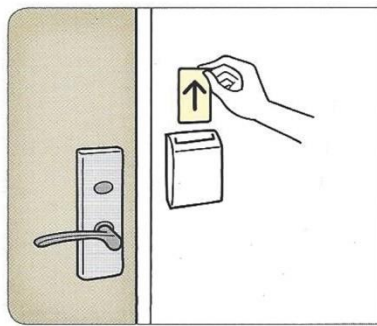

FLYINGBAR

Design **MASSIMO MUSSAPÌ**

THE WORLD'S THINNEST SUSPENDED MINIBAR WITH COMPRESSOR

BEAUTIFUL AND ELEGANT DESIGN, SUITABLE FOR EVERY ENVIRONMENT

MAXIMUM UTILISATION AND FLEXIBILITY OF INTERNAL SPACE...

...AND THANKS TO HIGHLY FLEXIBLE INTERNAL CONFIGURATION

SMART TECNOLOGY

on

It gets activated when the guest is out,
with a device that accumulates cold

SMART TECNOLOGY

off

It turns off when the guest arrives, and the devices releases accumulated cold
OFF= SILENCE AND SAVING