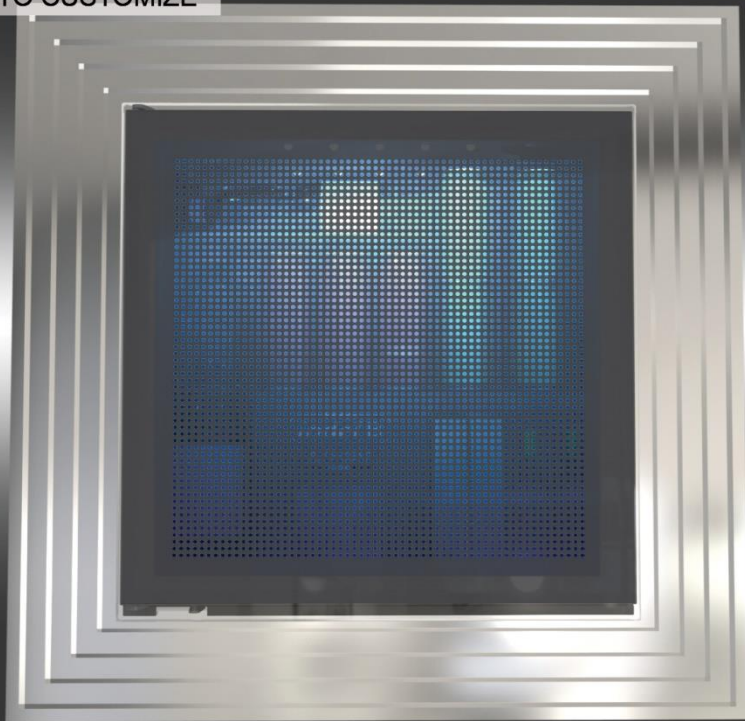

POSSIBLE TO CUSTOMIZE