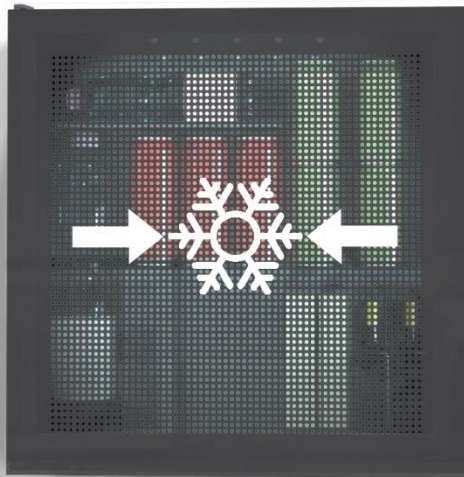

FLYINGBAR

Design **MASSIMO MUSSAPÌ**

THE WORLD'S THINNEST SUSPENDED MINIBAR WITH COMPRESSOR

BEAUTIFUL AND ELEGANT DESIGN, SUITABLE FOR EVERY ENVIRONMENT

MAXIMUM UTILISATION AND FLEXIBILITY OF INTERNAL SPACE...

...AND THANKS TO HIGHLY FLEXIBLE INTERNAL CONFIGURATION

SMART TECNOLOGY

on

It gets activated when the guest is out,
with a device that accumulates cold

SMART TECNOLOGY

off

It turns off when the guest arrives, and the devices releases accumulated cold
OFF= SILENCE AND SAVING