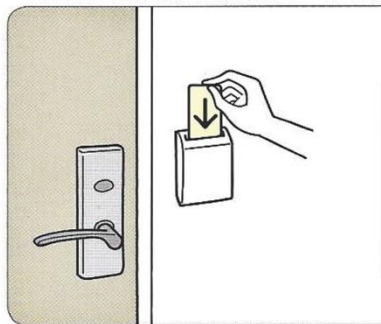

...AND THANKS TO HIGHLY FLEXIBLE INTERNAL CONFIGURATION

SMART TECNOLOGY

on

It gets activated when the guest is out,
with a device that accumulates cold

SMART TECNOLOGY

off

It turns off when the guest arrives, and the devices releases accumulated cold
OFF= SILENCE AND SAVING