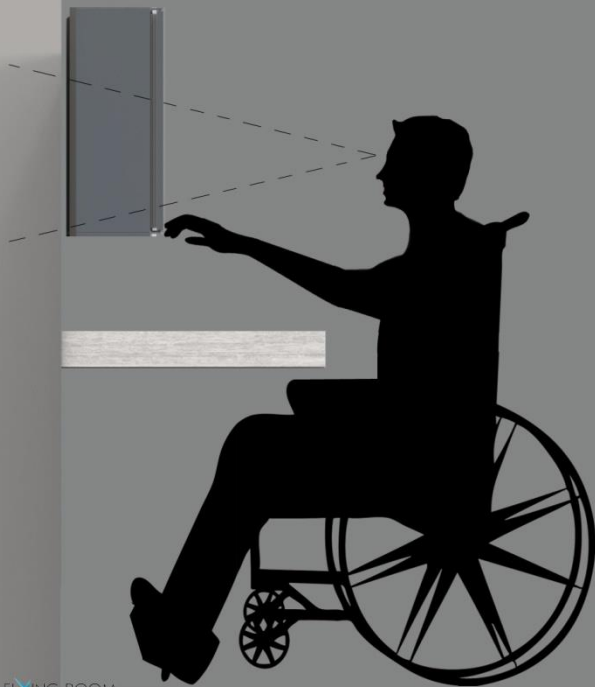

USABILITY AND FRUIBILITY