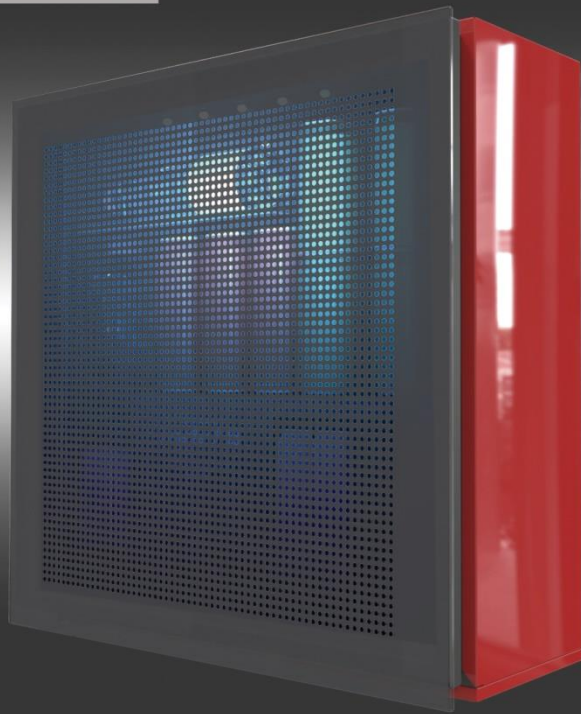

POSSIBLE TO CUSTOMIZE